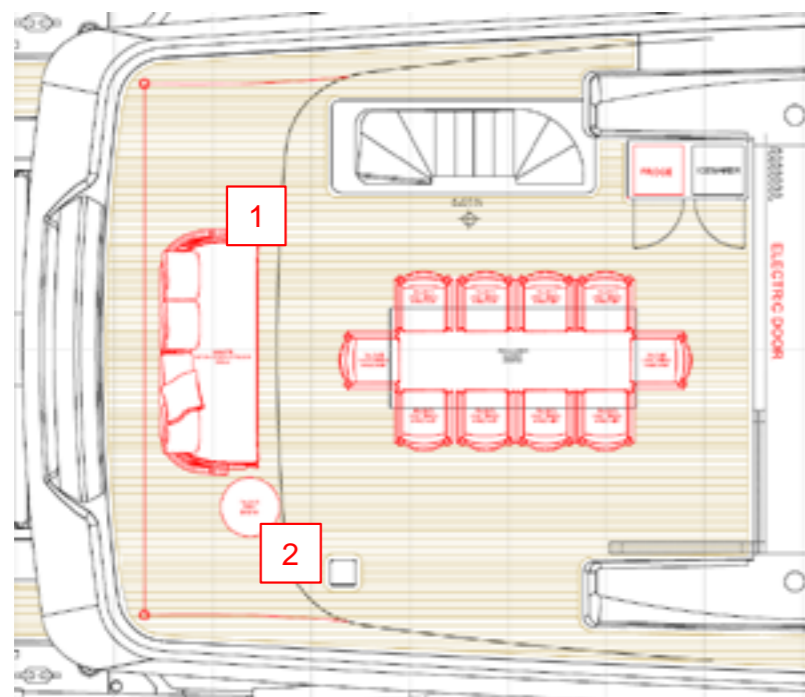

1_ SOFA_STD
MINOTTI
ASTON CORD OUTDOOR 240 cm

FABRIC SEAT AND BACK CUSHIONS (90x40 cm): MAESTRALE 01 BIANCO CAT.G
STRUCTURE: METAL PEWTER
FIBRE COLOURS: DARK BROWN

2x DECORATIVE CUSHIONS (50x50): LOMBOK 12 BORDEAUX CAT.G
2x DECORATIVE CUSHIONS (50x50): KOMODO 11 BORDEAUX CAT.G

2_ COFFEE TABLE_STD
TALENTI
REEF DIAM 60 cm

COL. RED