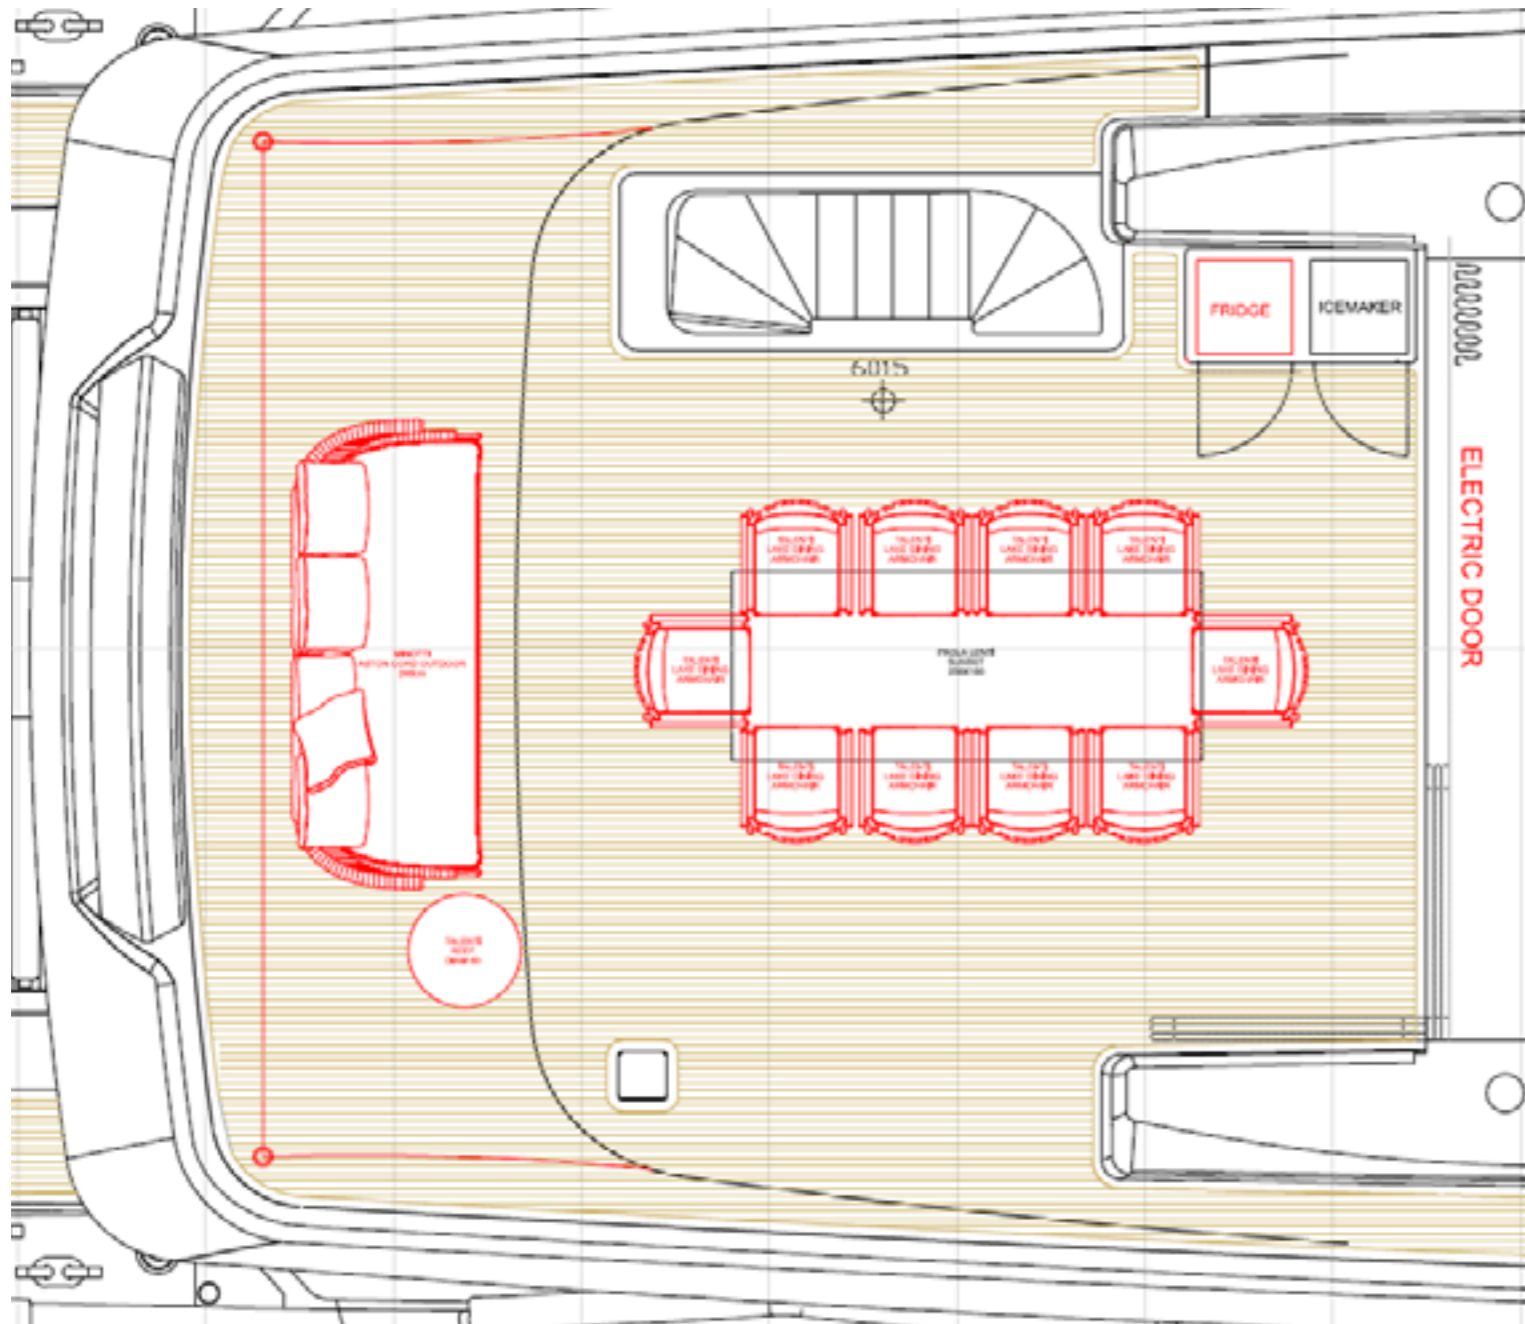

CUSTOM LINE
EXCLUSIVE DEALER

BUREVESTNIK GROUP
address: Moscow / Russia / Krasnopresnenskaya emb., 12 / entr. 3, Office 907.
phone: +7 800 500 03 13 / +7 916 851 39 25
email: perepelkin@burevestnik.ru
website: www.burevestnik.ru

33 #35

83