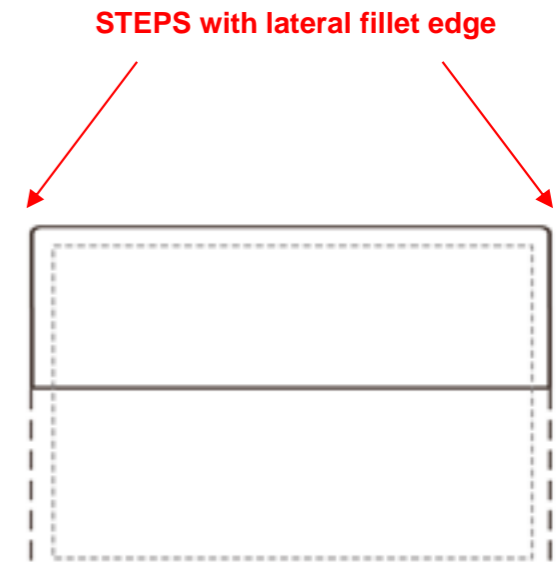

HOOK_OPT
Mod. LOGIC
Ref: 2260321b y COSMIC

HANDRAIL FROM UD TO MD

HANDRAIL FROM MD TO LD

HANDRAILS IN STAIR CASE_STD
 •S ATIN METAL

Steps: Custom shape

Finishing: Wooden floor similar parquet

UPHOLSTERY IN NOVABUK COL 18