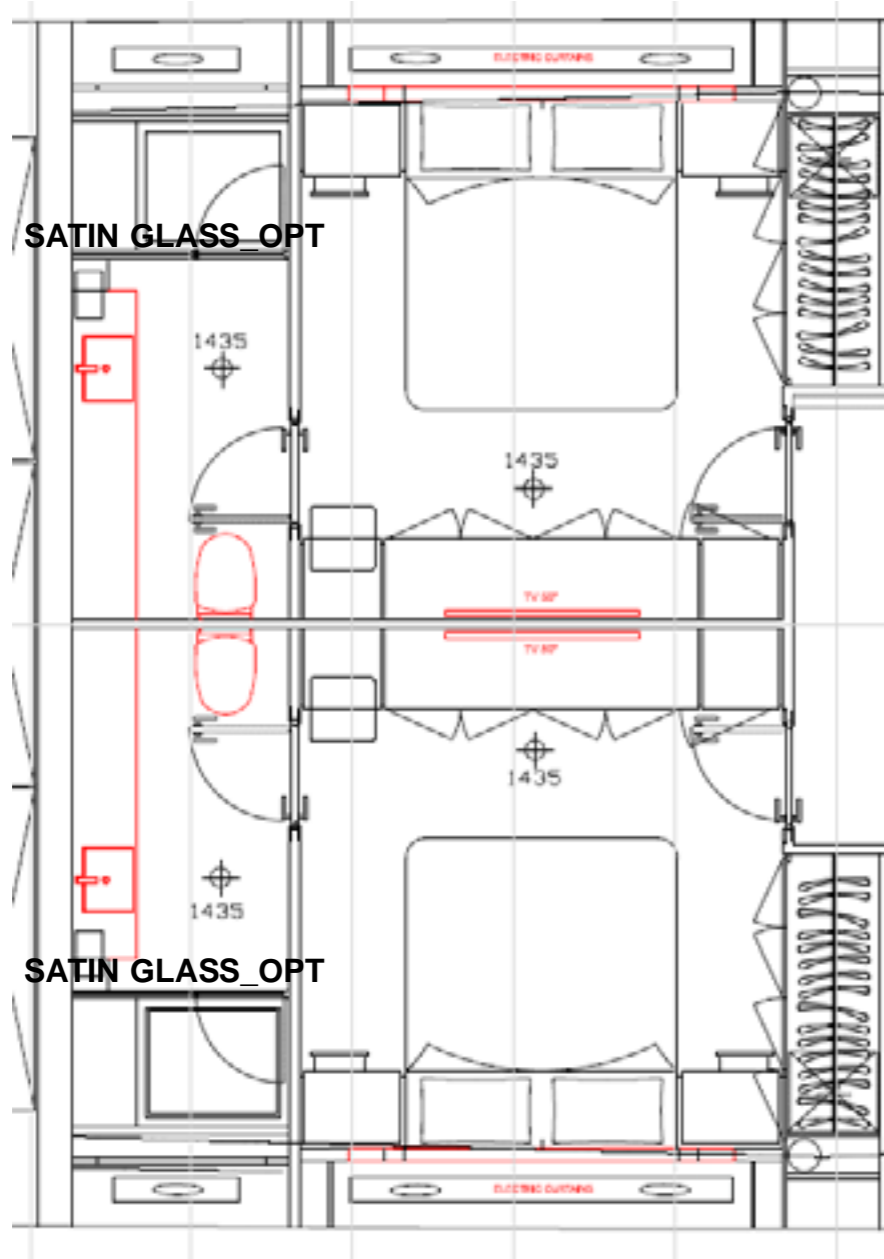

6. CURTAIN_STD

(roman blind)
ZR SLOW
10665 982

**7. TVF RAME, BED HEADBOARD,
BED FRAME AND OTTOMAN_STD**

UPHOLSTERY IN LEATHER
MASTROTTO LINEA COLOR 666
GHIACCIO

OPTIONAL LAYOUT WITH BUILT-IN SINK AND EXTENDED TOPS