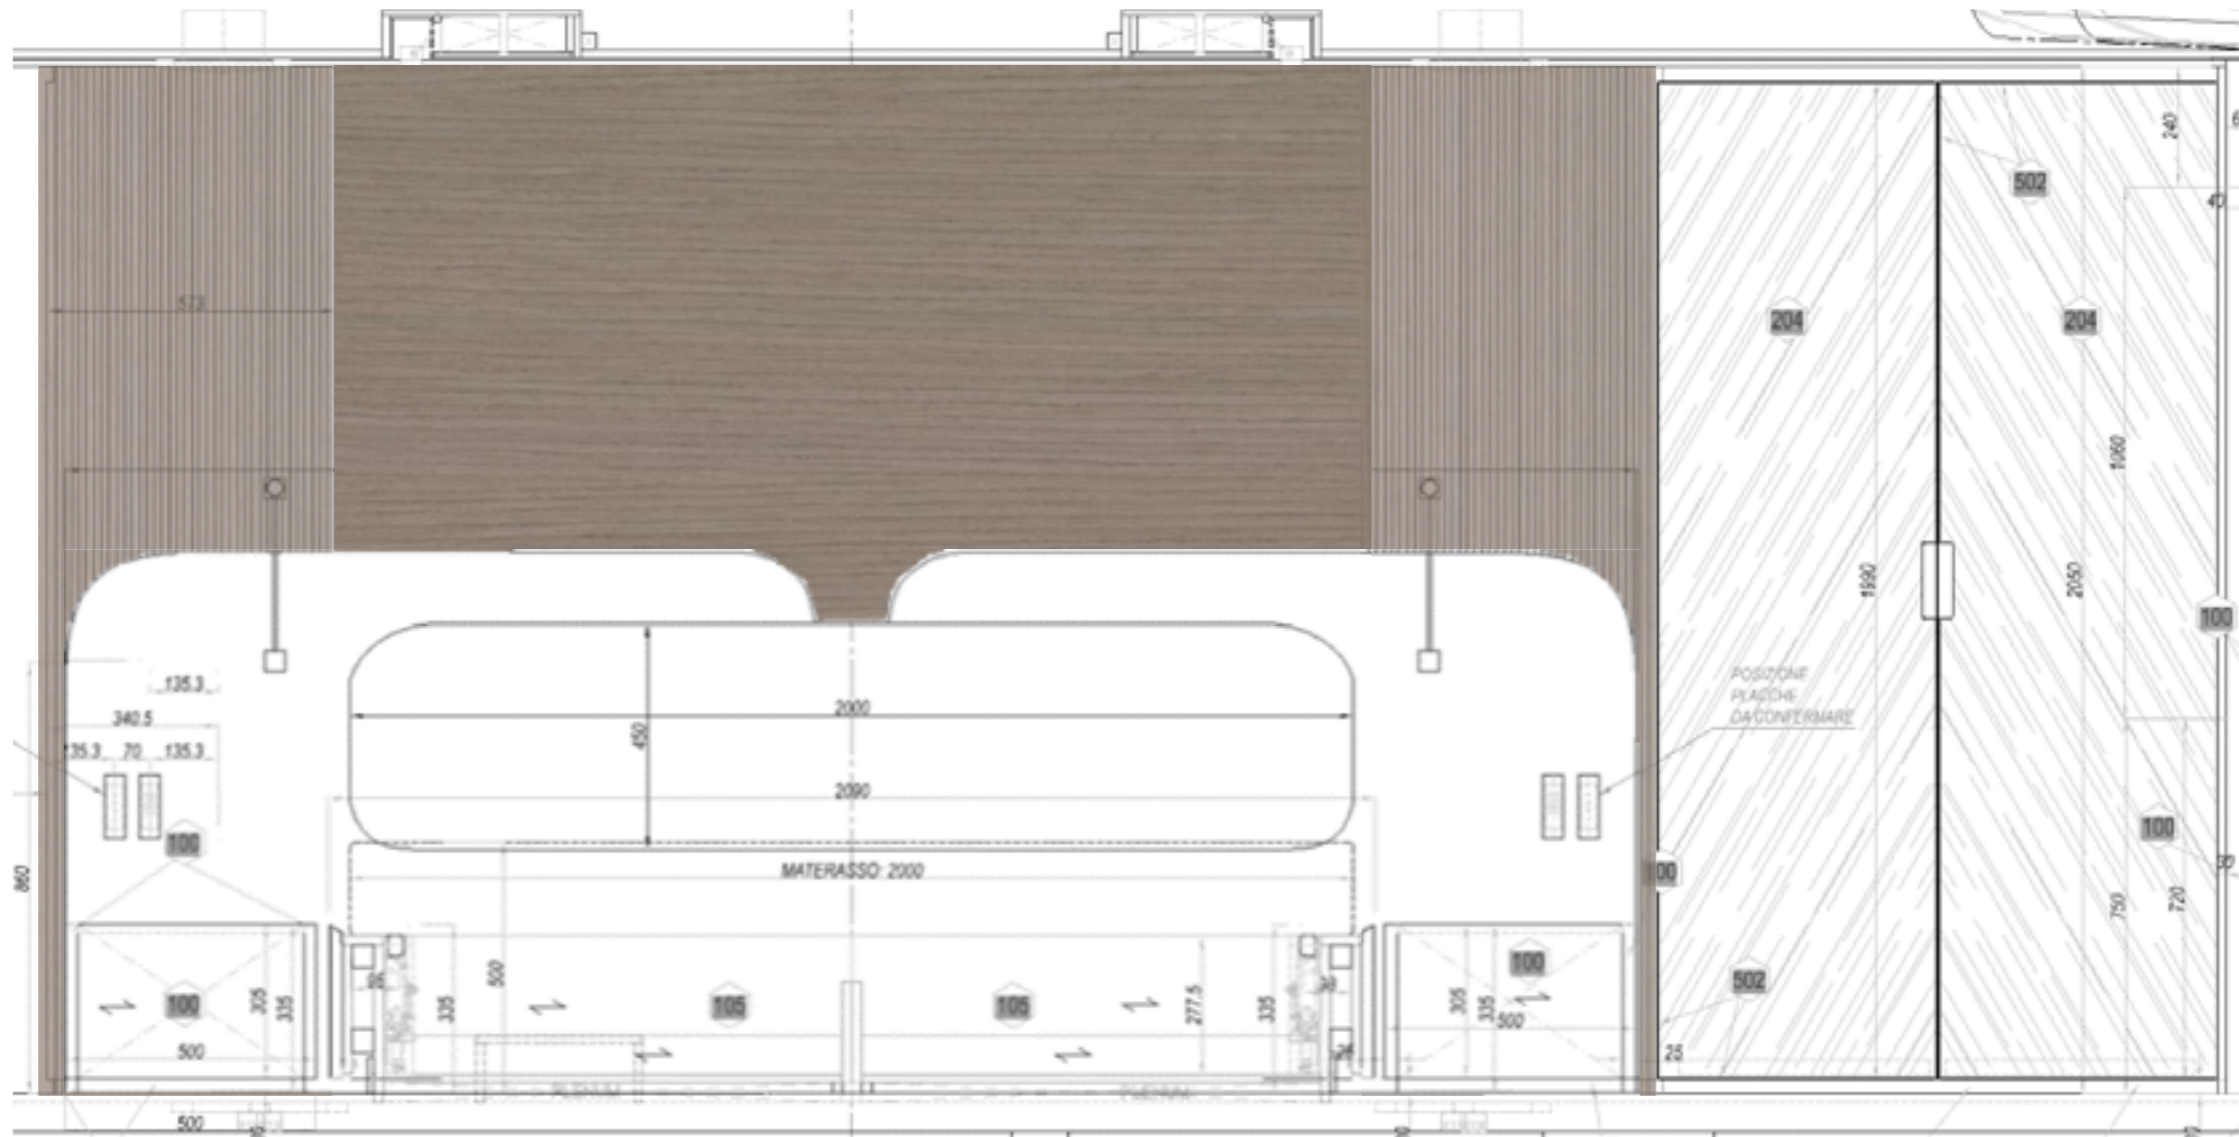

CUSTOM LINE
EXCLUSIVE DEALER

BUREVESTNIK GROUP
address: Moscow / Russia / Krasnopresnenskaya emb., 12 / entr. 3, Office 907.
phone: +7 800 500 03 13 / +7 916 851 39 25
email: perepelkin@burevestnik.ru
website: www.burevestnik.ru

33 #35

61