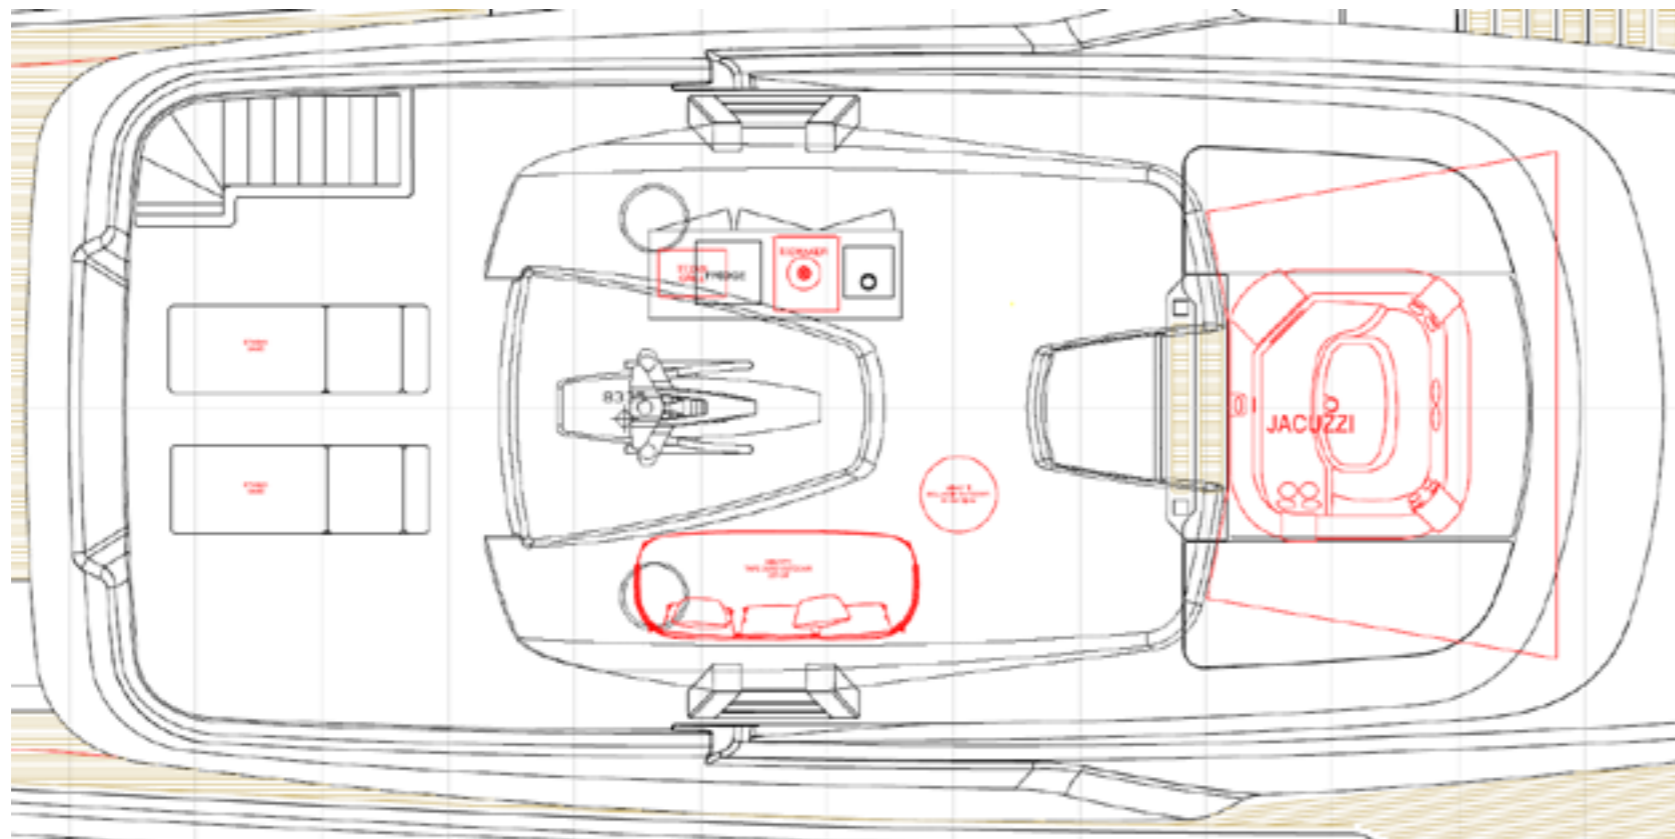

2_ COFFEE TABLE_STD
TALENTI
 REEF DIAM 60 cm

COL. RED

3_ 10x CHAIRS_STD
TALENTI
 LAKE

FABRIC: C96W
 STRUCTURE: A12 ALUMINUM WHITE
 BELT: B2 LIGHT GREY

4_DINING TABLE_OPT
ETHIMO
 PLAY XL 274 x 99

TOP: TEAK
 STRUCTURE: WHITE METAL