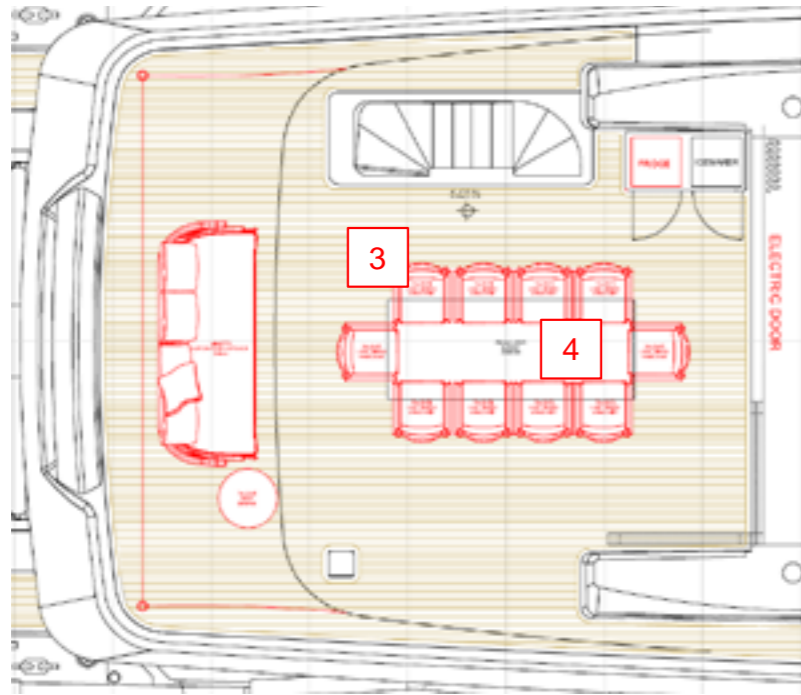

2_ COFFEE TABLE_STD
TALENTI
 REEF DIAM 60 cm

COL. RED

3_ 10x CHAIRS_STD
TALENTI
 LAKE

FABRIC: C96W
 STRUCTURE: A12 ALUMINUM WHITE
 BELT: B2 LIGHT GREY

4_DINING TABLE_OPT
ETHIMO
 PLAY XL 274 x 99

TOP: TEAK
 STRUCTURE: WHITE METAL