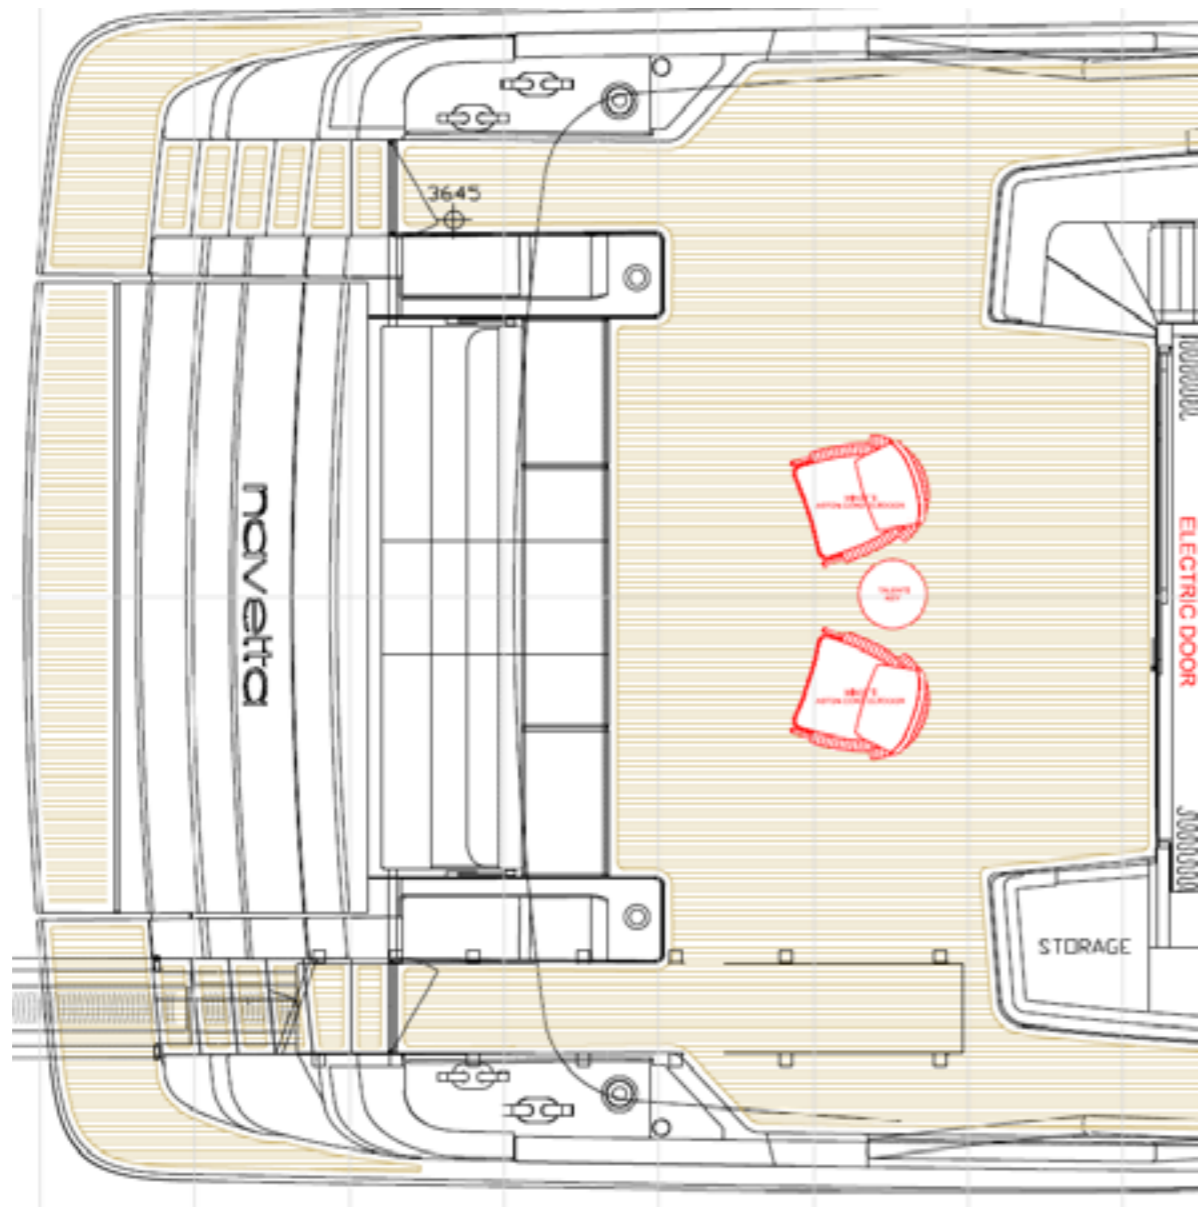

2_ SIDE TABLE_STD
MINOTTI
 BELLAGIO OUTDOOR diam60 cm

STRUCTURE: STAINLESS STEEL BRONZE
 TOP: STONE BASALTINA

3_ 2x SUNBEDS_STD
ETHIMO
 SAND

STRUCTURE: TEAK
 FABRIC: ETHITEX IVORY

CUSTOM LINE
EXCLUSIVE DEALER