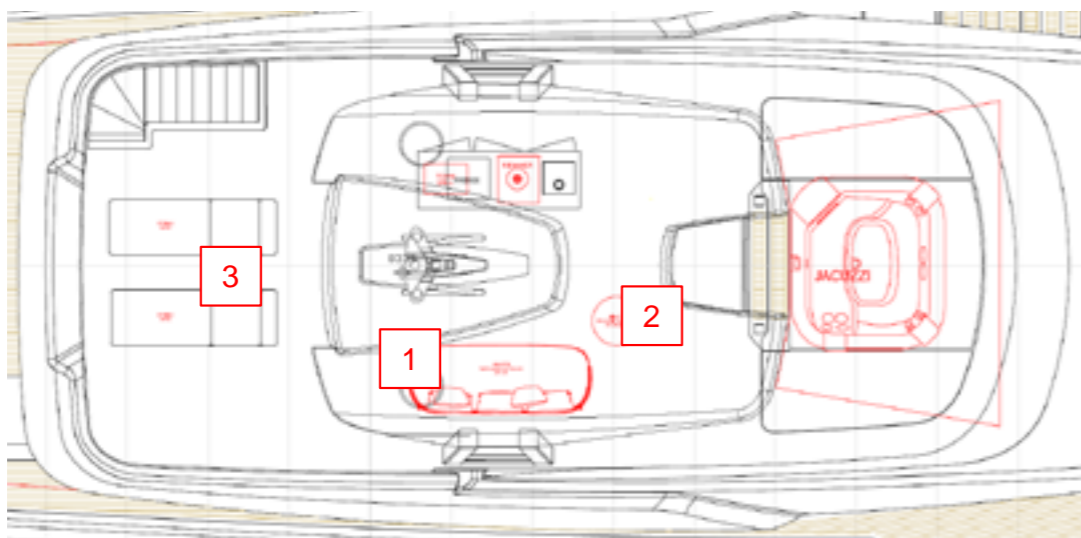

1_ SOFA_STD
MINOTTI
TAPE CORD OUTDOOR 225 CM

FABRIC SEAT AND BACK CUSHIONS (58x43cm): MAESTRALE 01 BIANCO CAT.G

STRUCTURE: STAINLESS STEEL BRONZE
SYNTHETIC FIBRE: MUD

1x DECORATIVE CUSHIONS (45x40 cm): LOMBOK 12 BORDEAUX CAT.G
1x DECORATIVE CUSHIONS (45x40 cm): KOMODO 11 BORDEAUX CAT.G