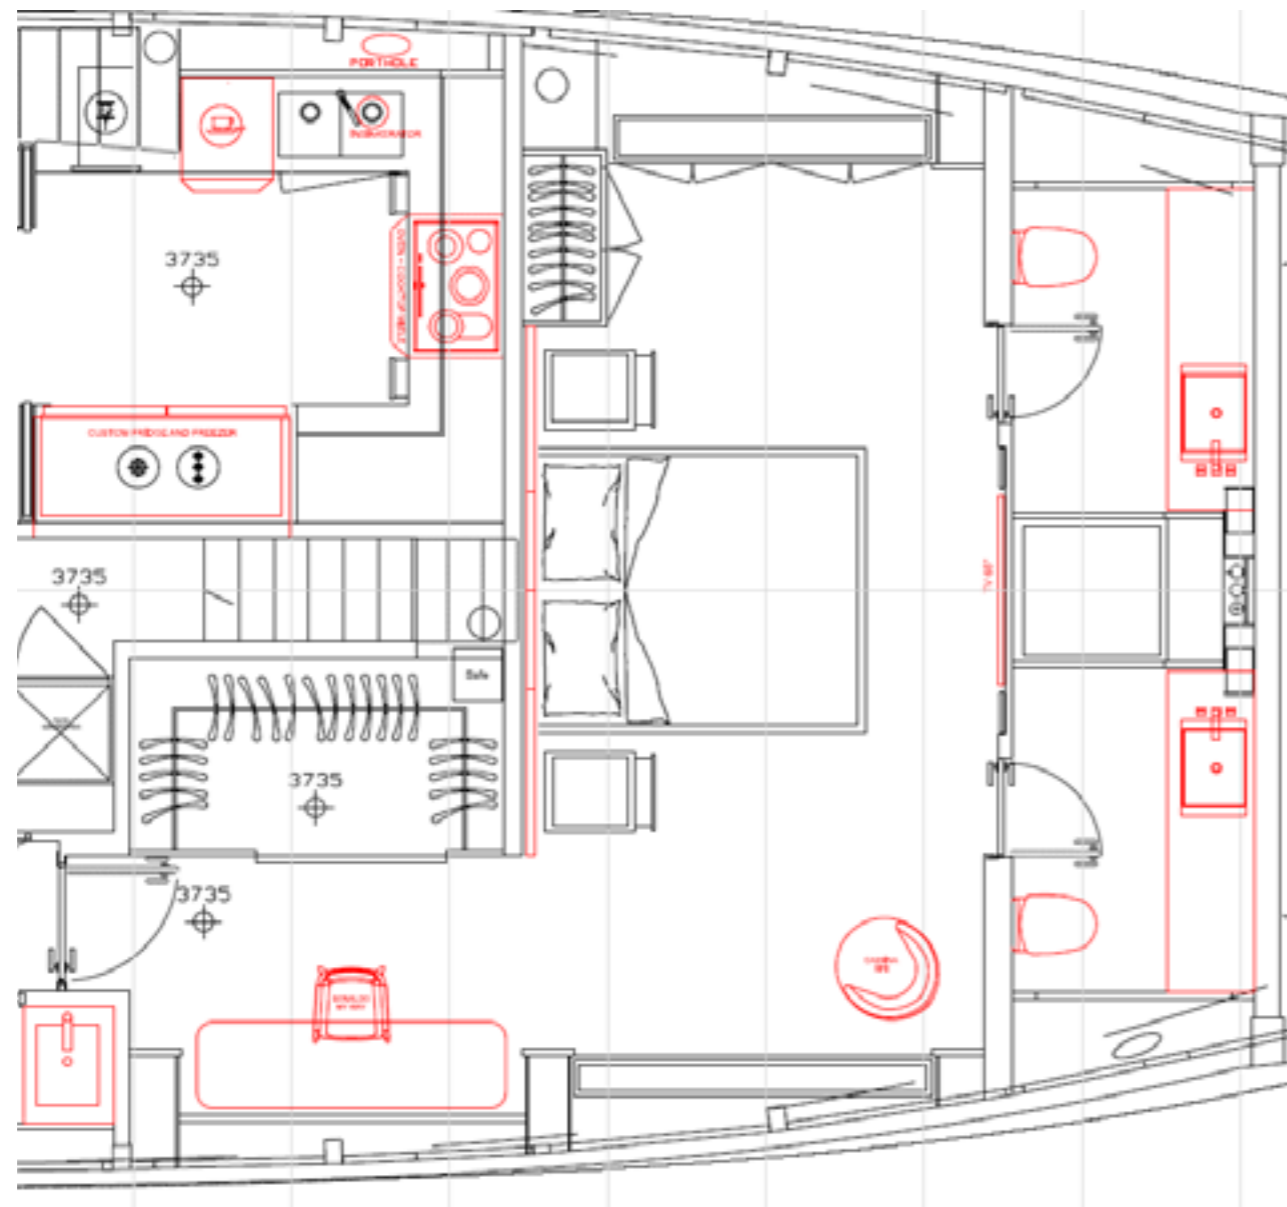

CUSTOM LINE
EXCLUSIVE DEALER

BUREVESTNIK GROUP
address: Moscow / Russia / Krasnopresnenskaya emb., 12 / entr. 3, Office 907.
phone: +7 800 500 03 13 / +7 916 851 39 25
email: perepelkin@burevestnik.ru
website: www.burevestnik.ru

33 #35

64