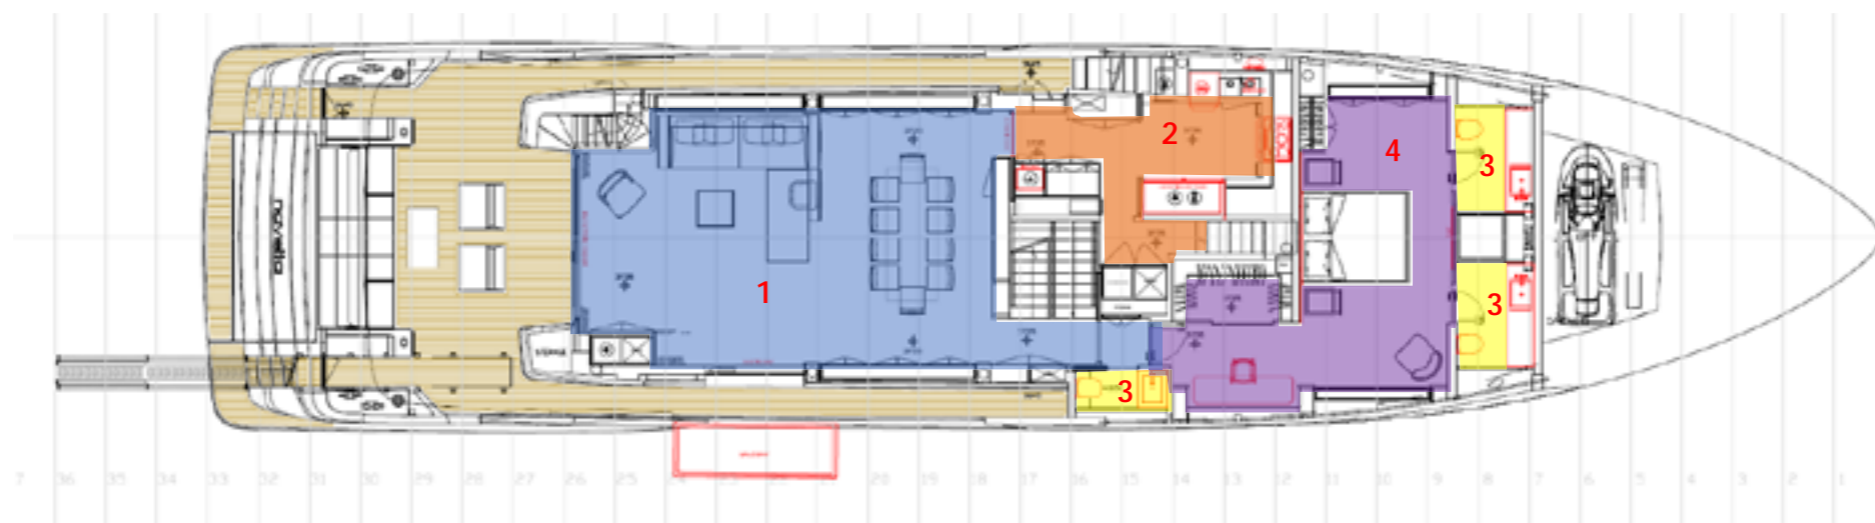

3_Master bathroom, day toilet

4_Master cabin

TAPS AND FITTING - STD MODEL BUT IN SATIN FINISHING (OPT)

SHOWER KIT in GUEST CABIN SN in LD cabin_OPT
Mod. VIVA by NEVE VIX2543SC

FAUCET in master cabin, day toilets, ld bathrooms_OPT
Mod. VIVA by NEVE ZEXCAN30