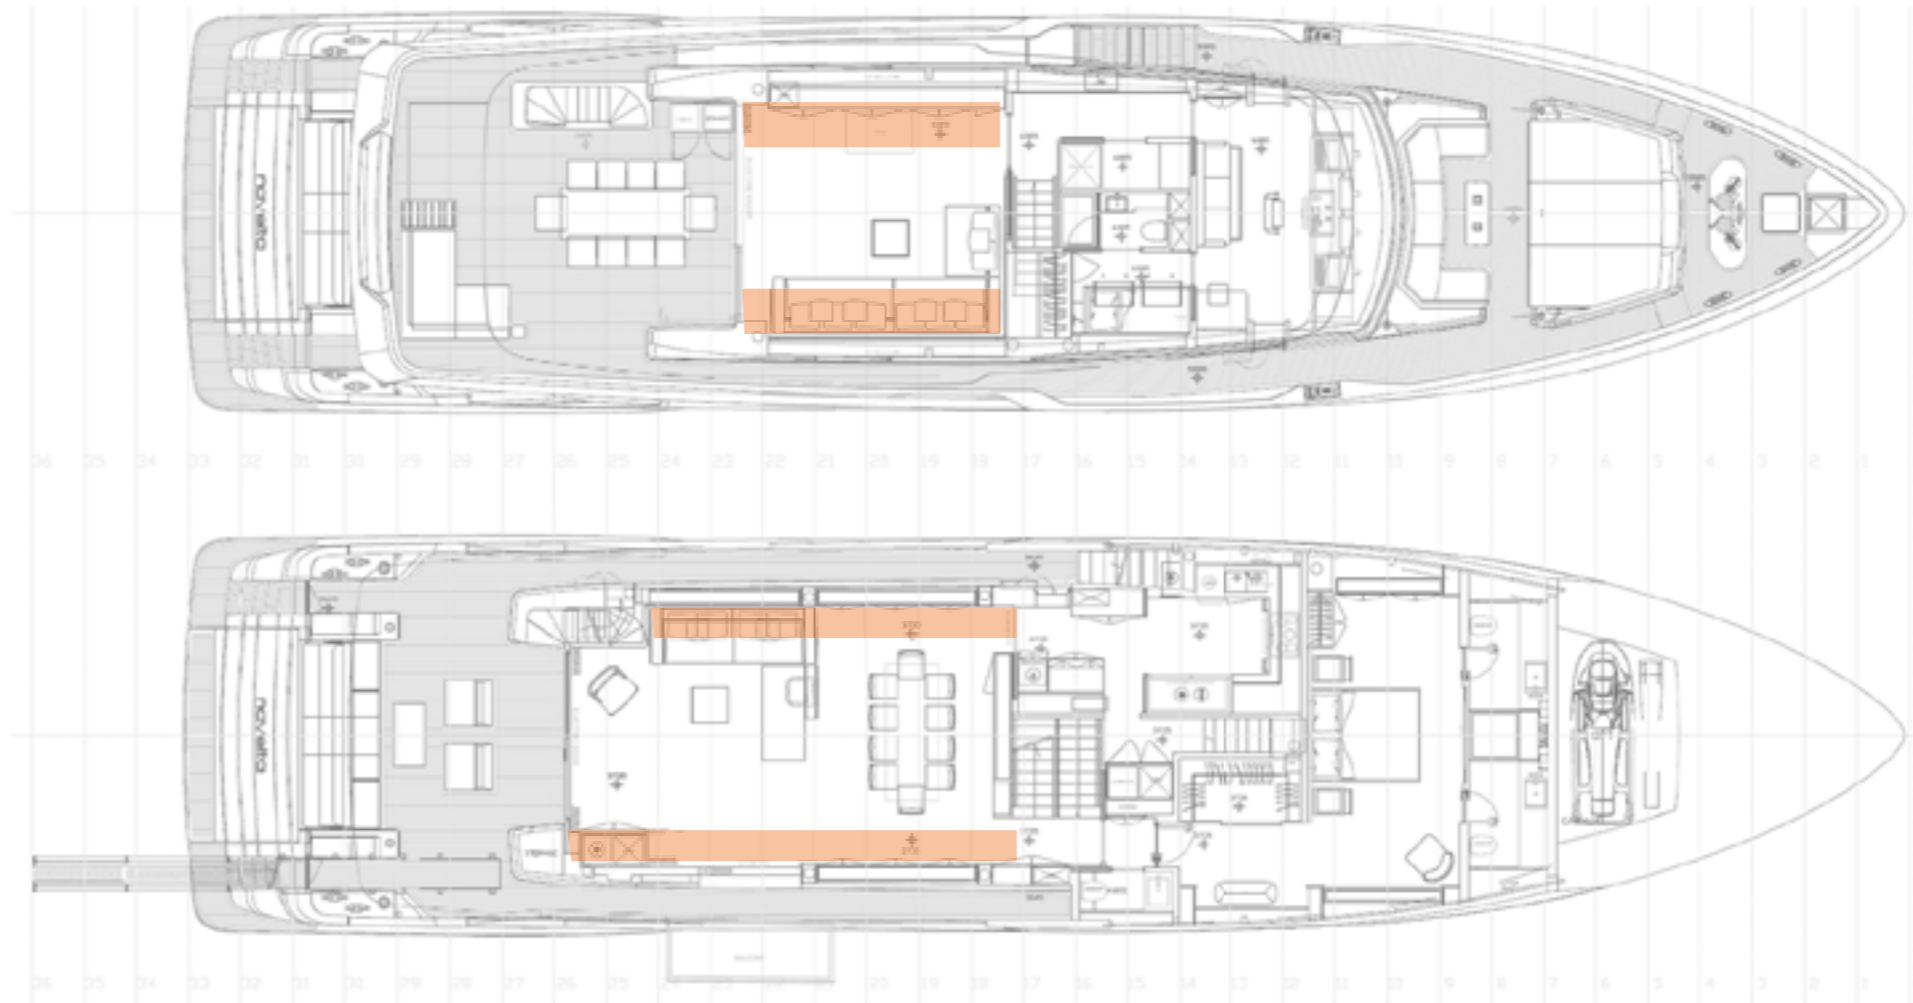

* BLACKOUT CURTAINS

BRONZE MIRROR

MIRROR ON CEILING

PORT SIDE ANDS TBDS IDEI NM AINS ALON
 PORT SIDE ANDS TBDS IDEI NU DS ALON
 IN BRONZE MIRROR

CUSTOM LINE
 EXCLUSIVE DEALER

BUREVESTNIK GROUP
 address: Moscow / Russia / Krasnopresnenskaya emb., 12 / entr. 3, Office 907.
 phone: +7 800 500 03 13 / +7 916 851 39 25
 email: perepelkin@burevestnik.ru
 website: www.burevestnik.ru