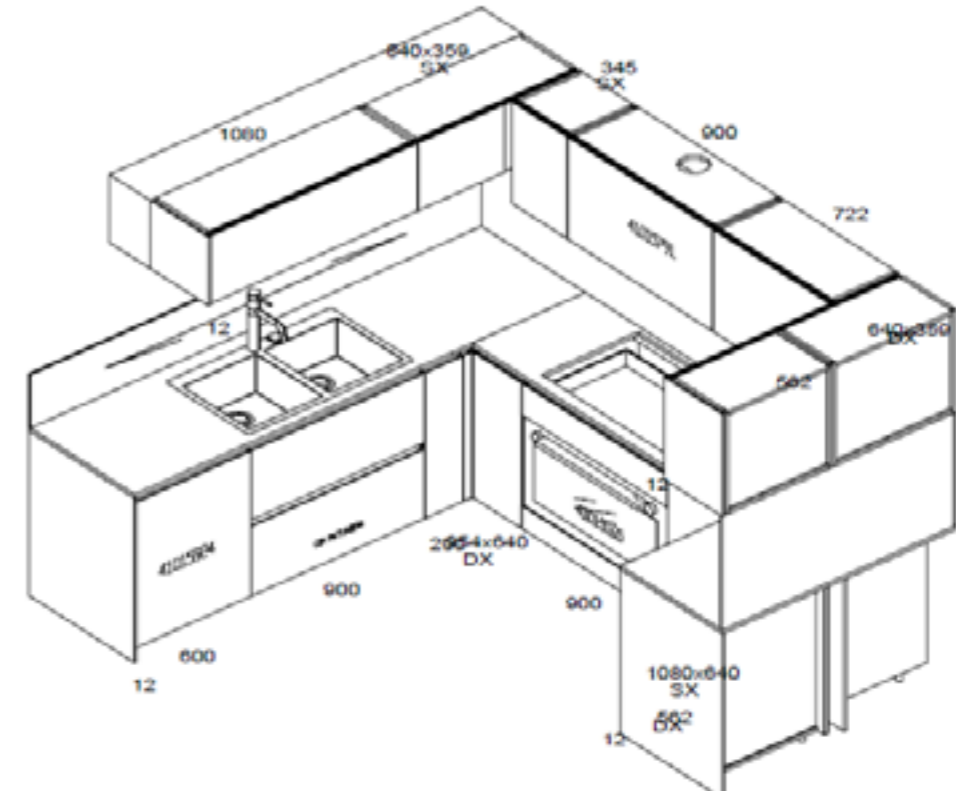

INDICATIVE PICTURE