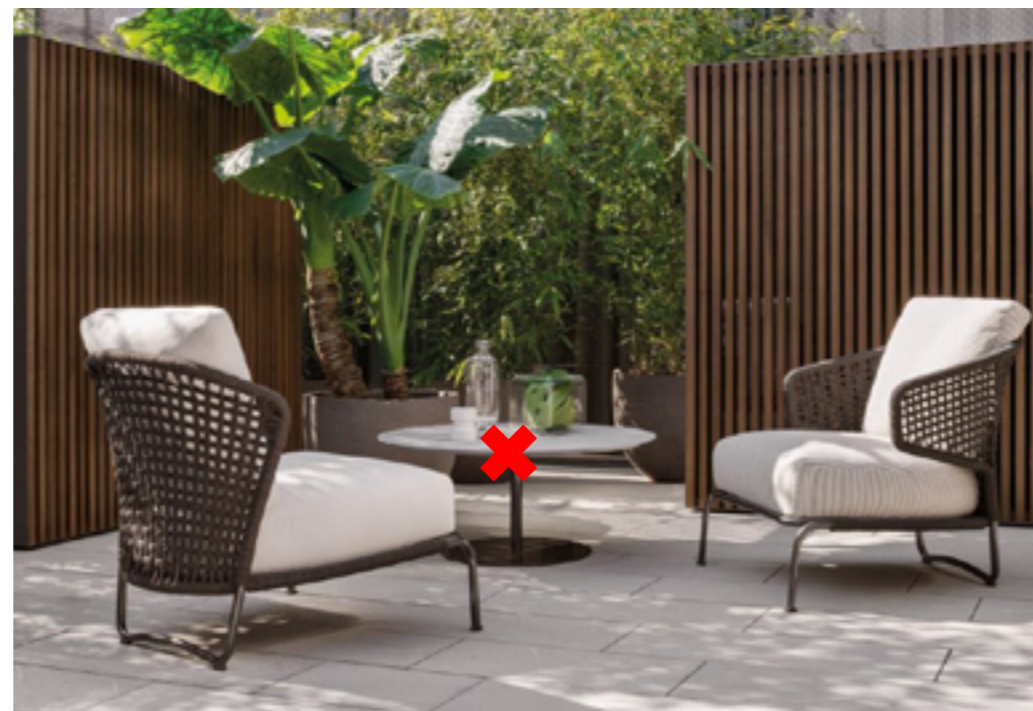

1_ 2x ARMACHAIRS_STD
MINOTTI
ASTON CORD OUTDOOR WITHOUT ARMREST

FABRIC SEAT AND BACK CUSHIONS: MARTINICA 01 BIANCO CAT.G
STRUCTURE: METAL PEWTER
FIBRE COLOURS: DARK BROWN

Metal white
H34 DIAM 44 cm