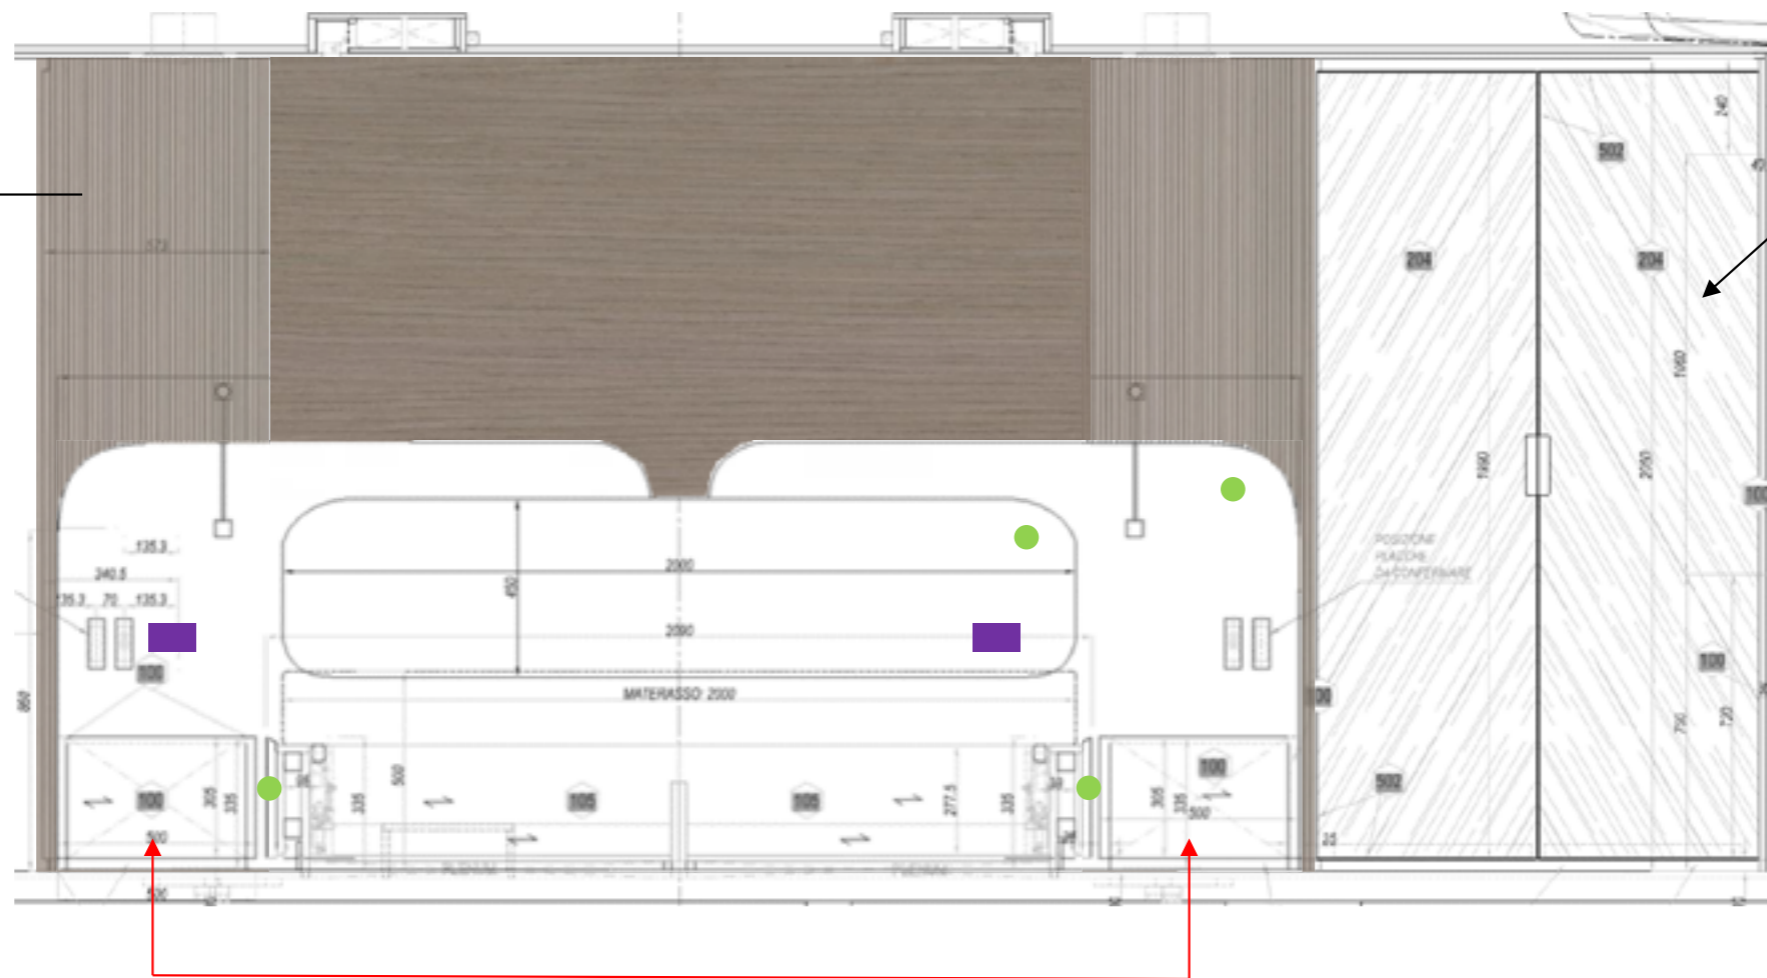

33 #35

61

RIBBED WOOD
LathoN ew Surfaces MILANO
XILO STRIPED XL SAND 18.06

BRONZE MIRROR

BED HEADBOARD & BED FRAME
UPHOLSTERY IN NABUK
CRP C/3402

Design of bedside table TBD

If you choose freestanding bedside table you will see the socket on the head near the bedside table