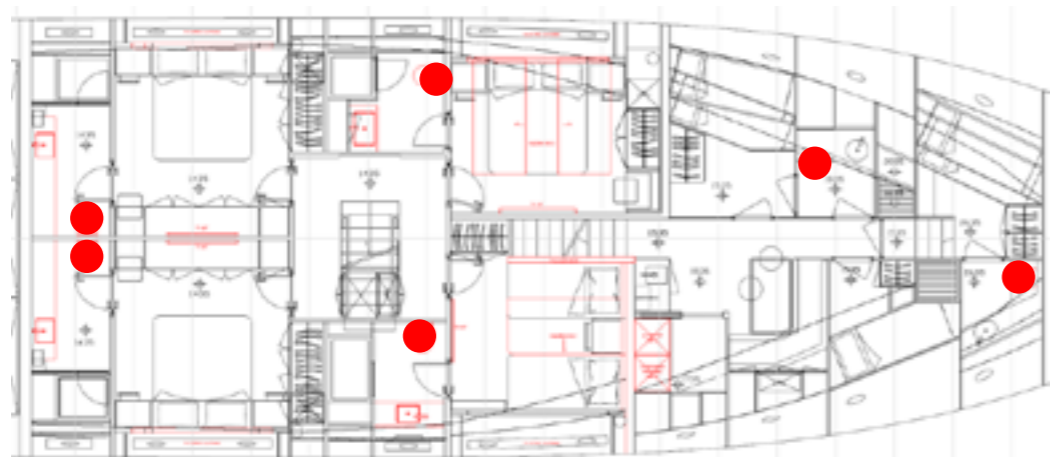

LOWER DECK

TOTO WC DIFF FROM STD

PLANUS STILO C/UGELLO

MASTER BATHROOM (2 PCS) +
LD MATHROOMS (4 PCS) + DAY
TOILET(1 PCS)+ 3 (PCS) CREW

In all bathroom there is not bidet