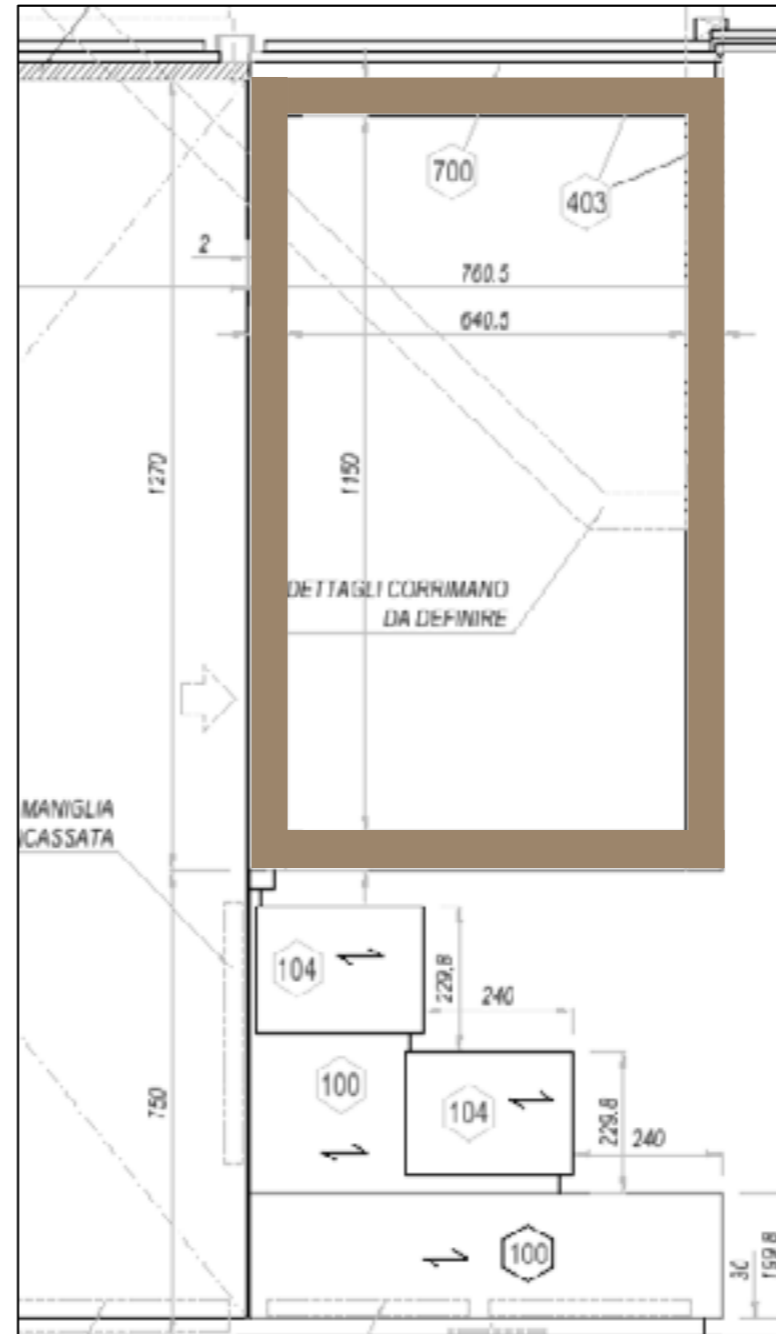

INDICATIVE PICTURE

NICHE IN MAIN SALON_OPT
LACQUERED COL. EARTH 667

CUSTOM LINE
EXCLUSIVE DEALER

BUREVESTNIK GROUP
address: Moscow / Russia / Krasnopresnenskaya emb., 12 / entr. 3, Office 907.
phone: +7 800 500 03 13 / +7 916 851 39 25
email: perepelkin@burevestnik.ru
website: www.burevestnik.ru

33 #35

52