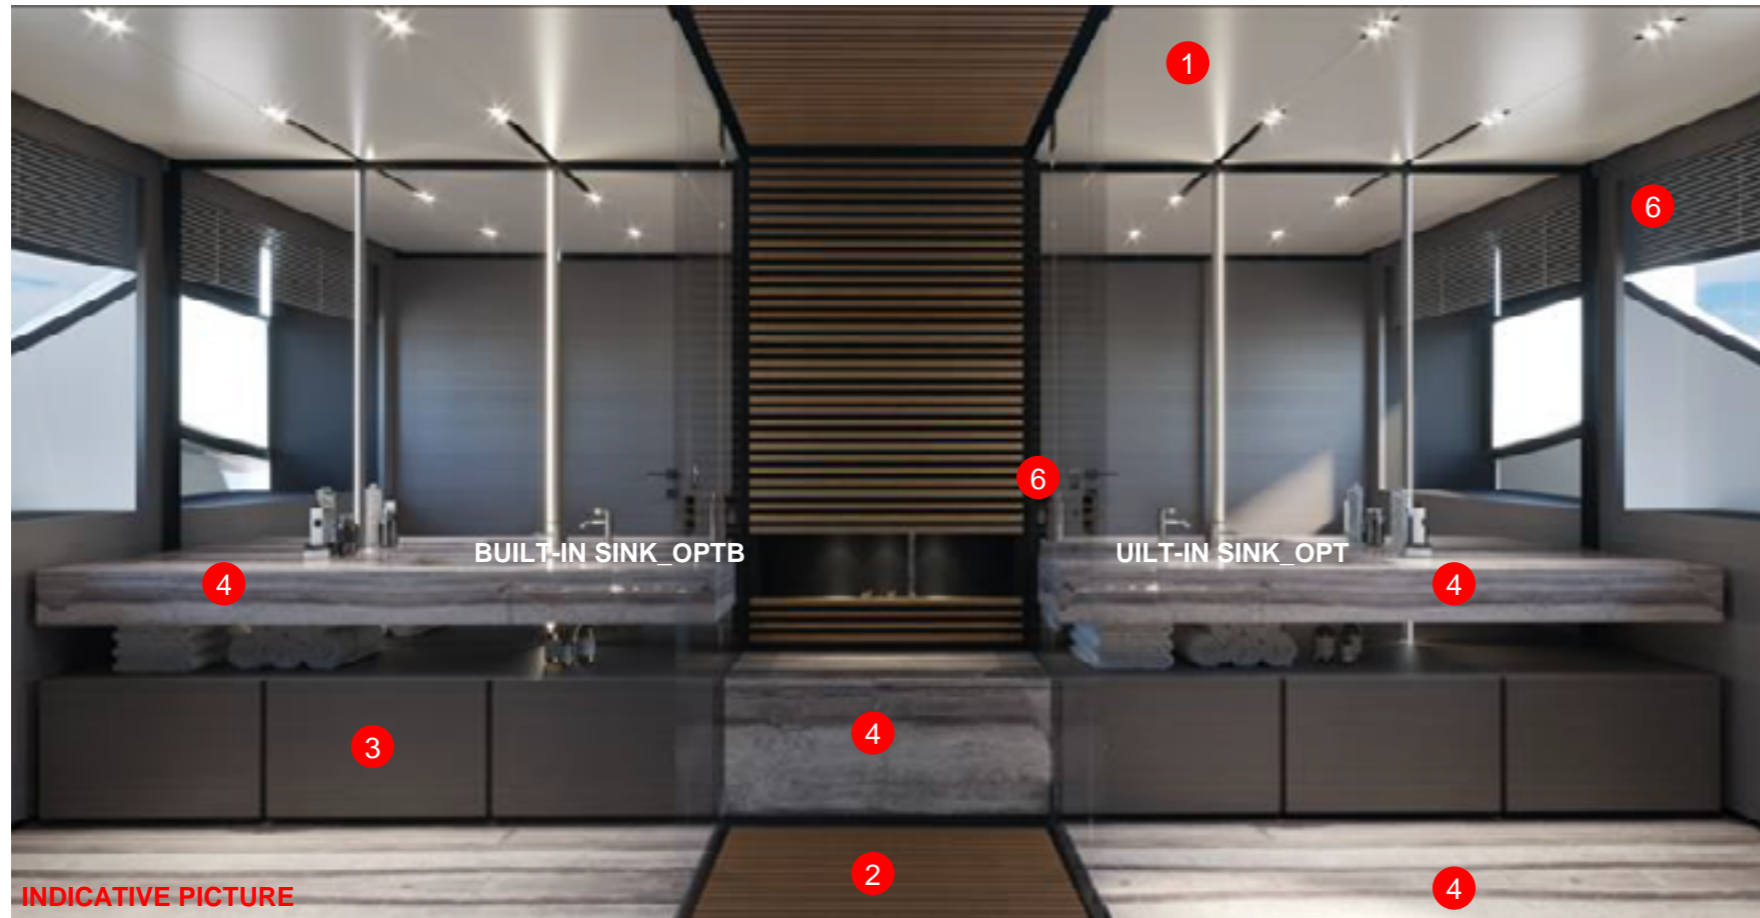

OPTIONAL LAYOUT WITH BUILT-IN SINK AND EXTENDED TOPS

INDICATIVE PICTURE

1. CIELING_STD
LACQUERED WOOD
NCS S 1002 Y 50 R

2. SHOWER FLOOR_STD
Natural teak

3. BOAT WOOD_STD
ALPI LIGNUM
XILO STRIPED XL
SAND 18.06

**4. SHELF, SHOWER BENCH,
BATHROOM FLOOR_STD**
In marble TRAVERTINO
BIANCO

5. VENETIAN BLINDS_STD
In lacquered wood

6. FURNITURE WALLS_STD
In black lacquered wood