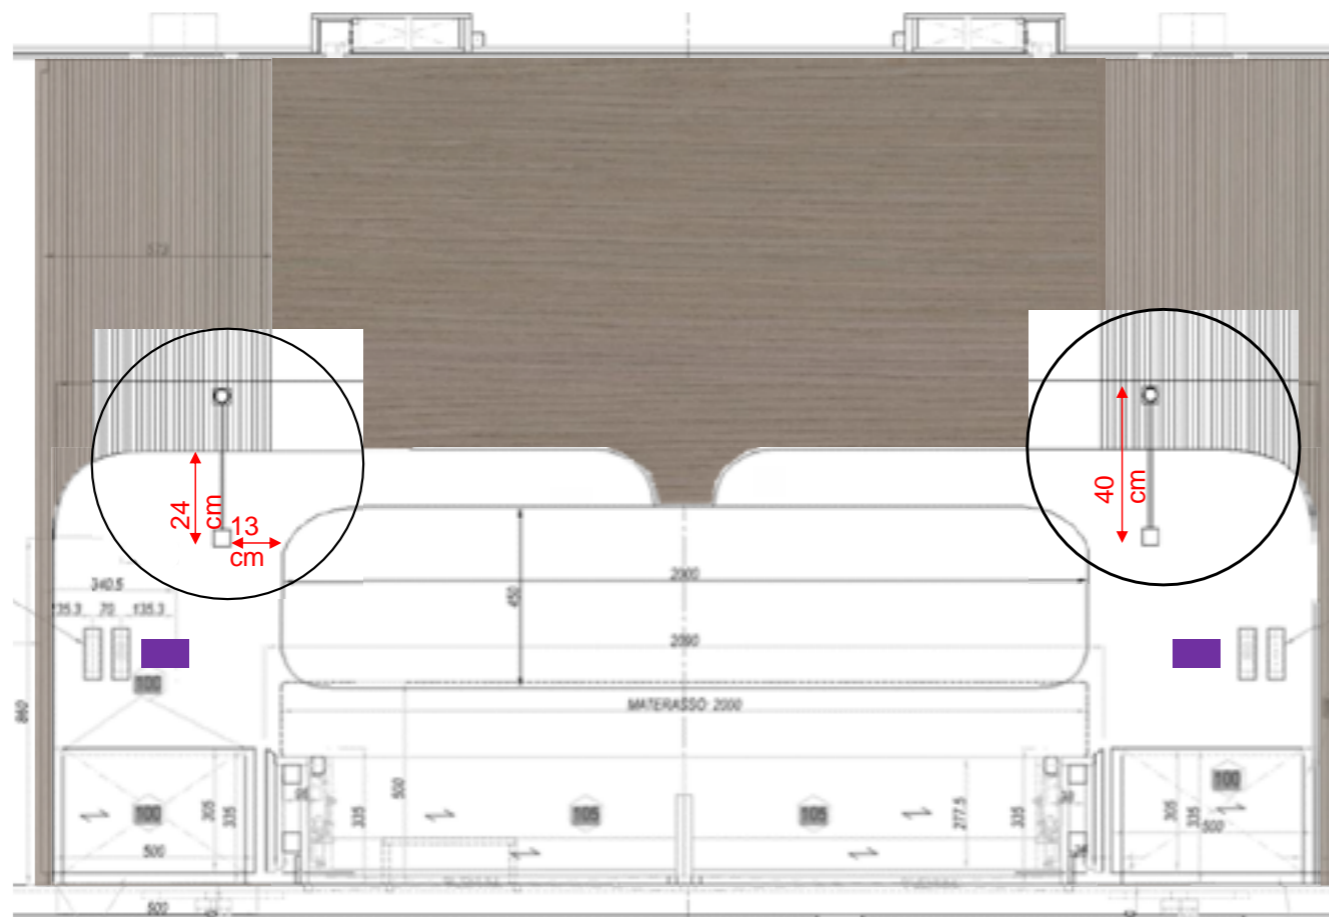

33 #35

61

RIBBED WOOD
LathoN ew Surfaces MILANO
XILO STRIPED XL SAND 18.06

BRONZE MIRROR

BED HEADBOARD & BED FRAME
UPHOLSTERY IN NABUK
CRP C/3402

Design of bedside table TBD

If you choose freestanding bedside table you will see the socket on the head near the bedside table