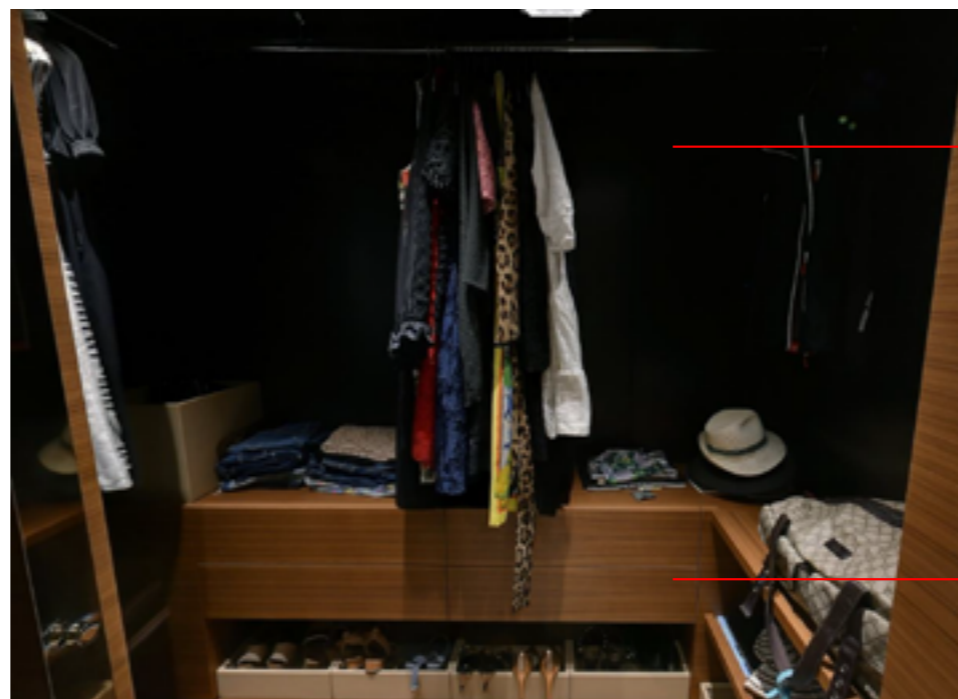

BOAT WOOD
in ALPI LIGNUM
XILO STRIPED XL SAND
18.06

WARDROBE IN MASTER CABIN

DOORS OF THE STORAGE IN BOATWOOD ALPI LIGNUM XILO STRIPED XL SAND 18.06
+ WALLS AND CEILING IN LACQUERED WOOD NCS S 1002 Y 50 R MATT

CLEAR MIRROR SLIDING DOOR

INDICATIVE PICTURE