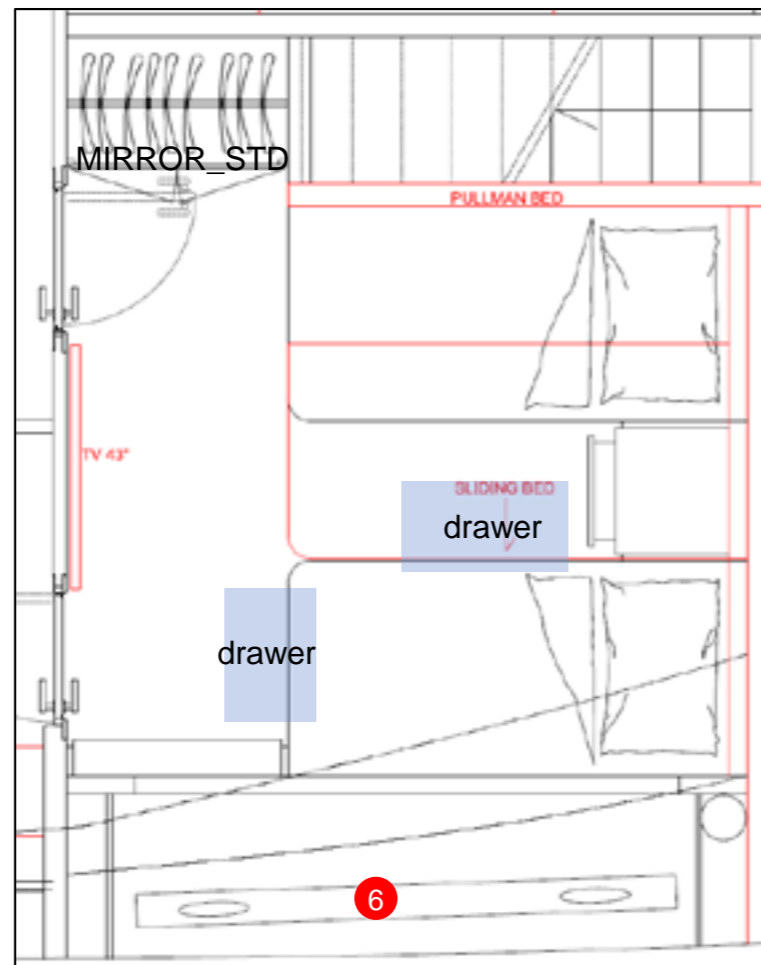

INDICATIVE PICTURE

1. BOAT WOOD

in ALPI LIGNUM
XILO STRIPED XL SAND
18.06

2. CEILING_STD

In lacquered wood matt
NCS-S 1002 Y50R

3. CARPET_OPT

Mod. JAB AMAZE 3730/072

BED_OPT
N°2 drawers under bed