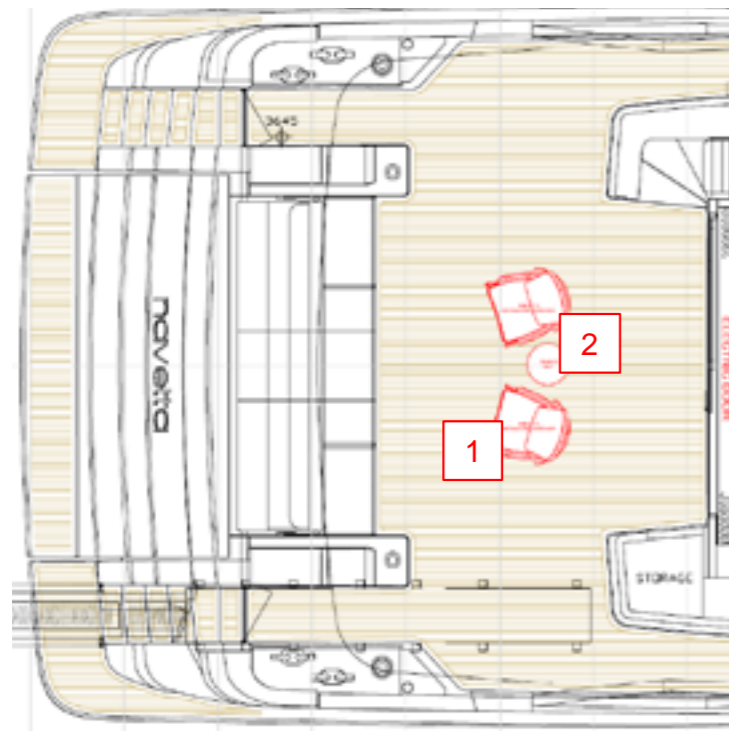

1_ 2x ARMACHAIRS_STD
MINOTTI
ASTON CORD OUTDOOR WITHOUT ARMREST

FABRIC SEAT AND BACK CUSHIONS: MARTINICA 01 BIANCO CAT.G
STRUCTURE: METAL PEWTER
FIBRE COLOURS: DARK BROWN

2_ COFFE TABLE_STD
TALENTI
KEY

Metal white
H34 DIAM 44 cm