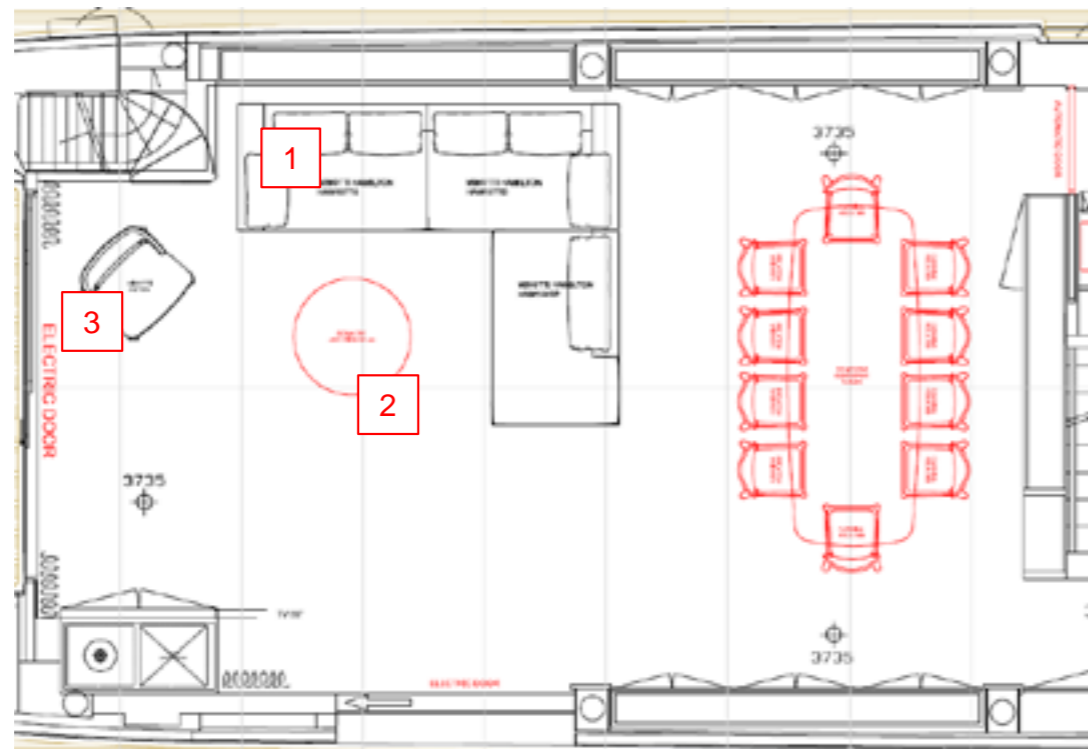

33 #35

53

1_SOFA "L" SHAPE_STD

MINOTTI

HAMILTON – (mod. HAM157TS + HAM157TD + HAM160SP)
 FABRIC SEAT AND BACK CUSHIONS: Orion 01 bianco cat G
 STRUCTURE: BLACK NICKEL
Decorative cushions not included

2_COFFE TABLE_STD
BONALDO