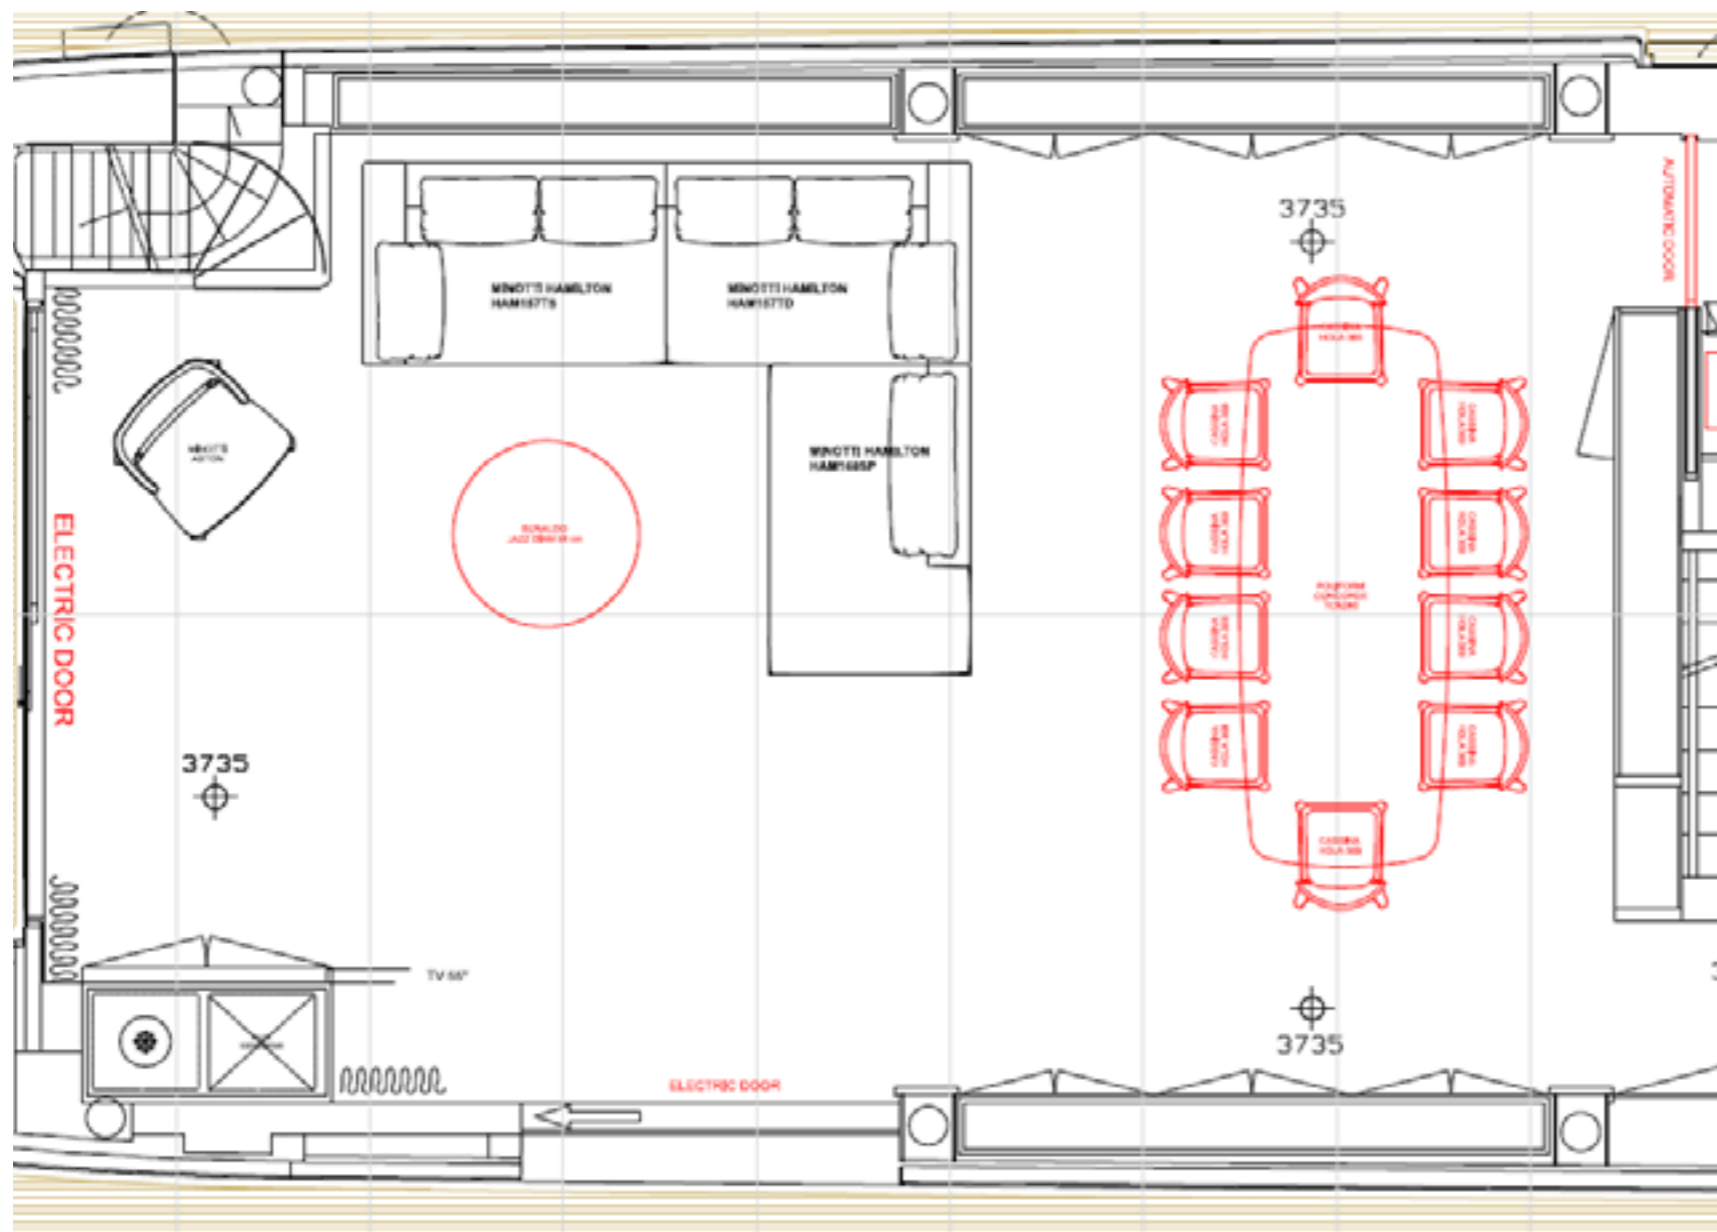

CUSTOM LINE
EXCLUSIVE DEALER

BUREVESTNIK GROUP
address: Moscow / Russia / Krasnopresnenskaya emb., 12 / entr. 3, Office 907.
phone: +7 800 500 03 13 / +7 916 851 39 25
email: perepelkin@burevestnik.ru
website: www.burevestnik.ru

33 #35

53