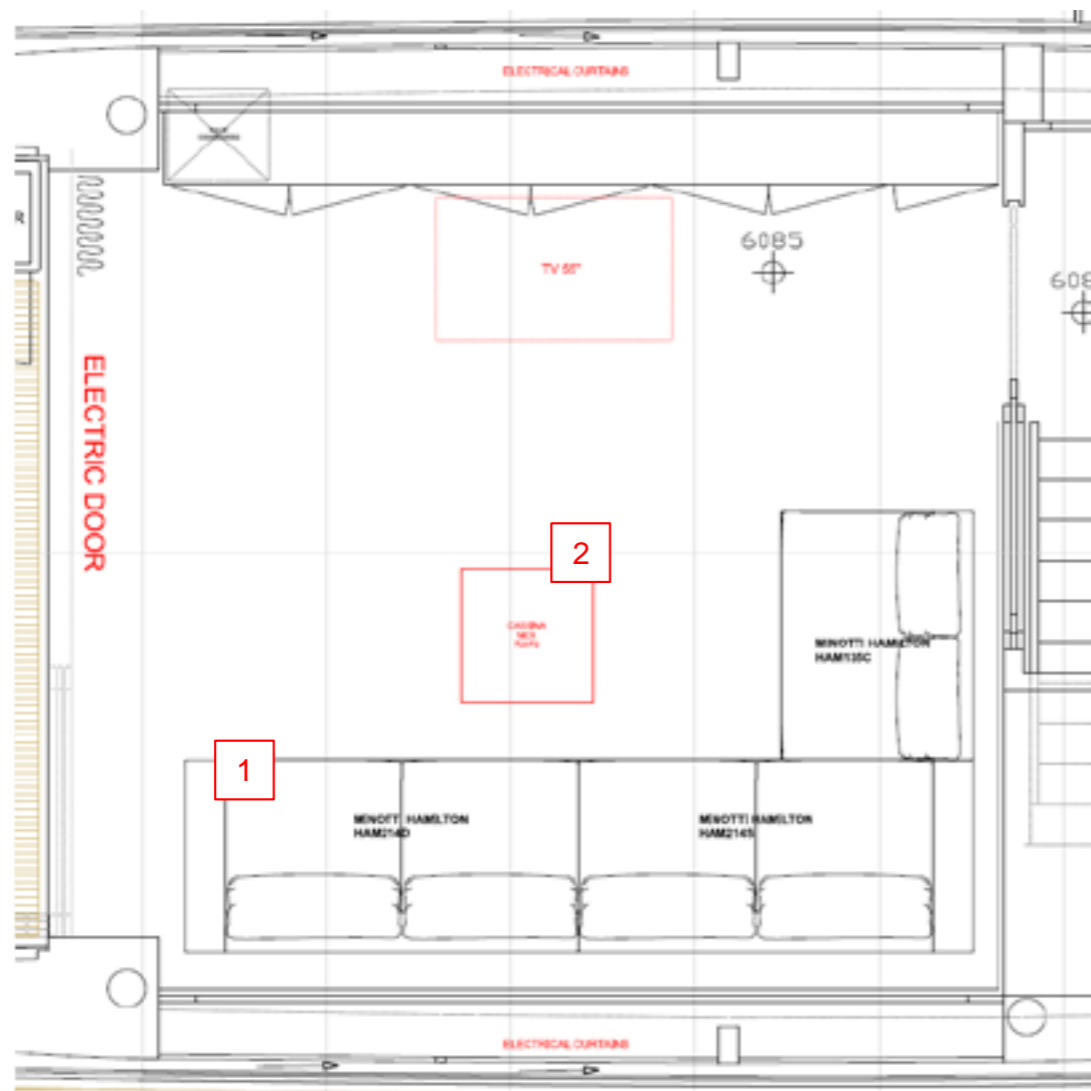

1_SOFA "L" SHAPE_STD

MINOTTI

HAMILTON – (mod. HAM214D + HAM214S + HAM135C)

FABRIC SEAT AND BACK CUSHIONS: NATTE' 01 BIANCO cat G

STRUCTURE: BLACK NICKEL

Decorative cushions not included