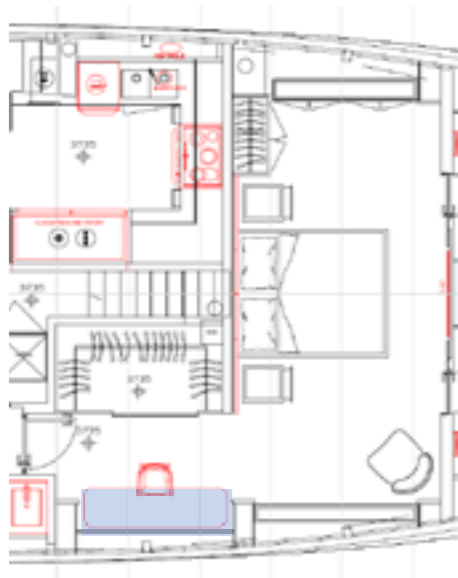

CUSTOM DESK_OPT

in boatwood in master office with central vanity in leather
mastrotto linea 667, side drawers in boat wood