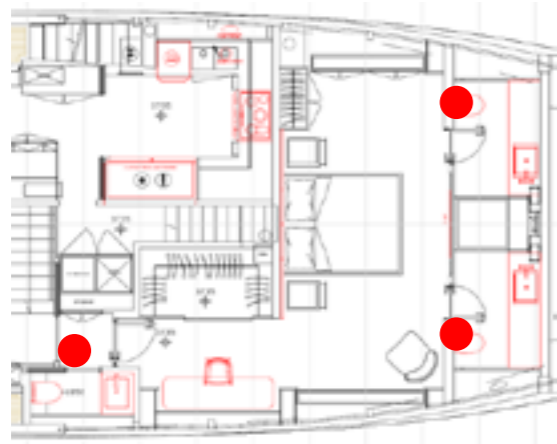

Metal white
 H34 DIAM 44 cm

INDICATIVE PICTURE

GALLEY
Mod. ICON by ERNESTOMEDA

MAIN DECKU

PPER DECK

LOWER DECK

TOTO WC DIFF FROM STD

PLANUS STILO C/UGELLO