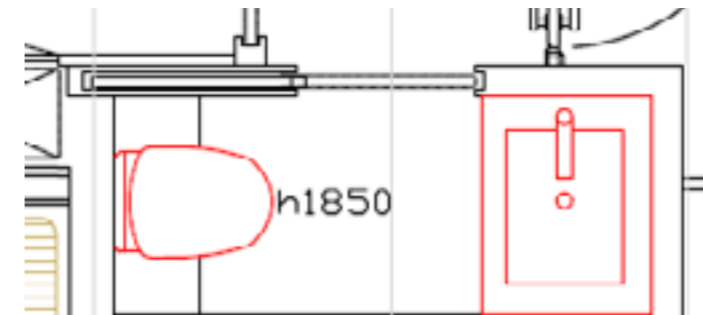

INDICATIVE PICTURE

DRAWERS