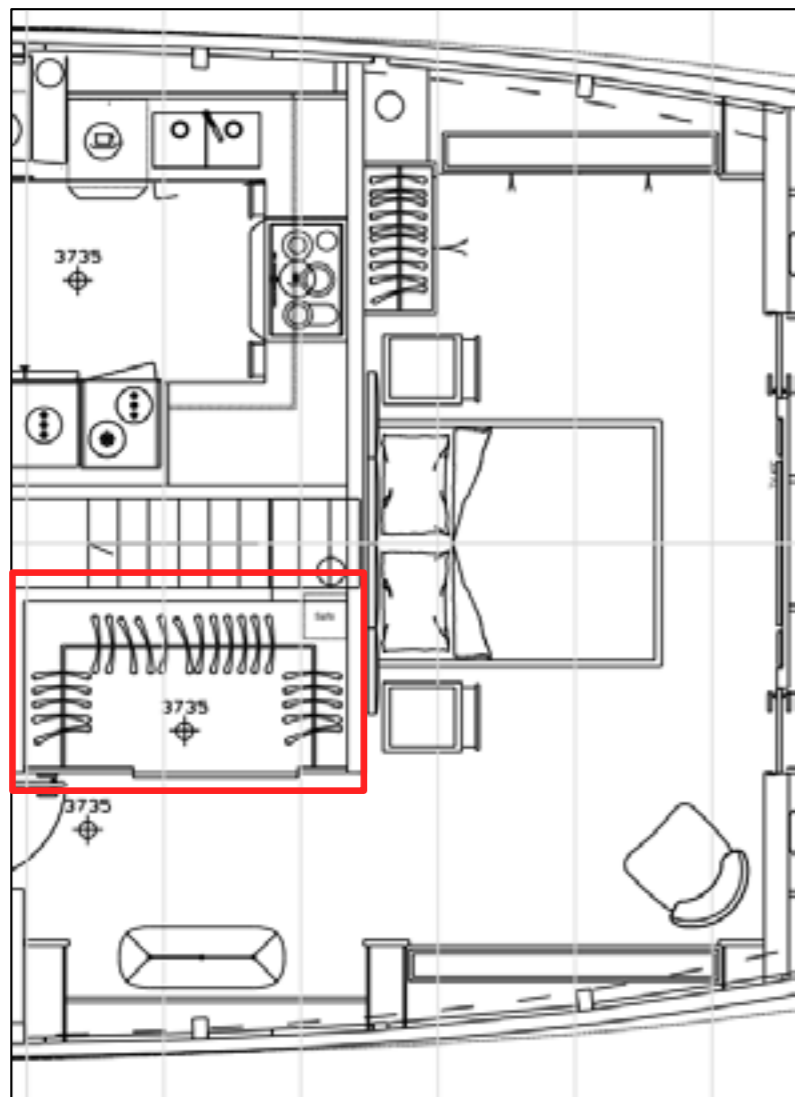

CUSTOM DESK_OPT

in boatwood in master office with central vanity in leather
mastrotto linea 667, side drawers in boat wood

vanity in leather
linea 667 EARTH

Small drawers
in boat wood

WARDROBE IN MASTER CABIN