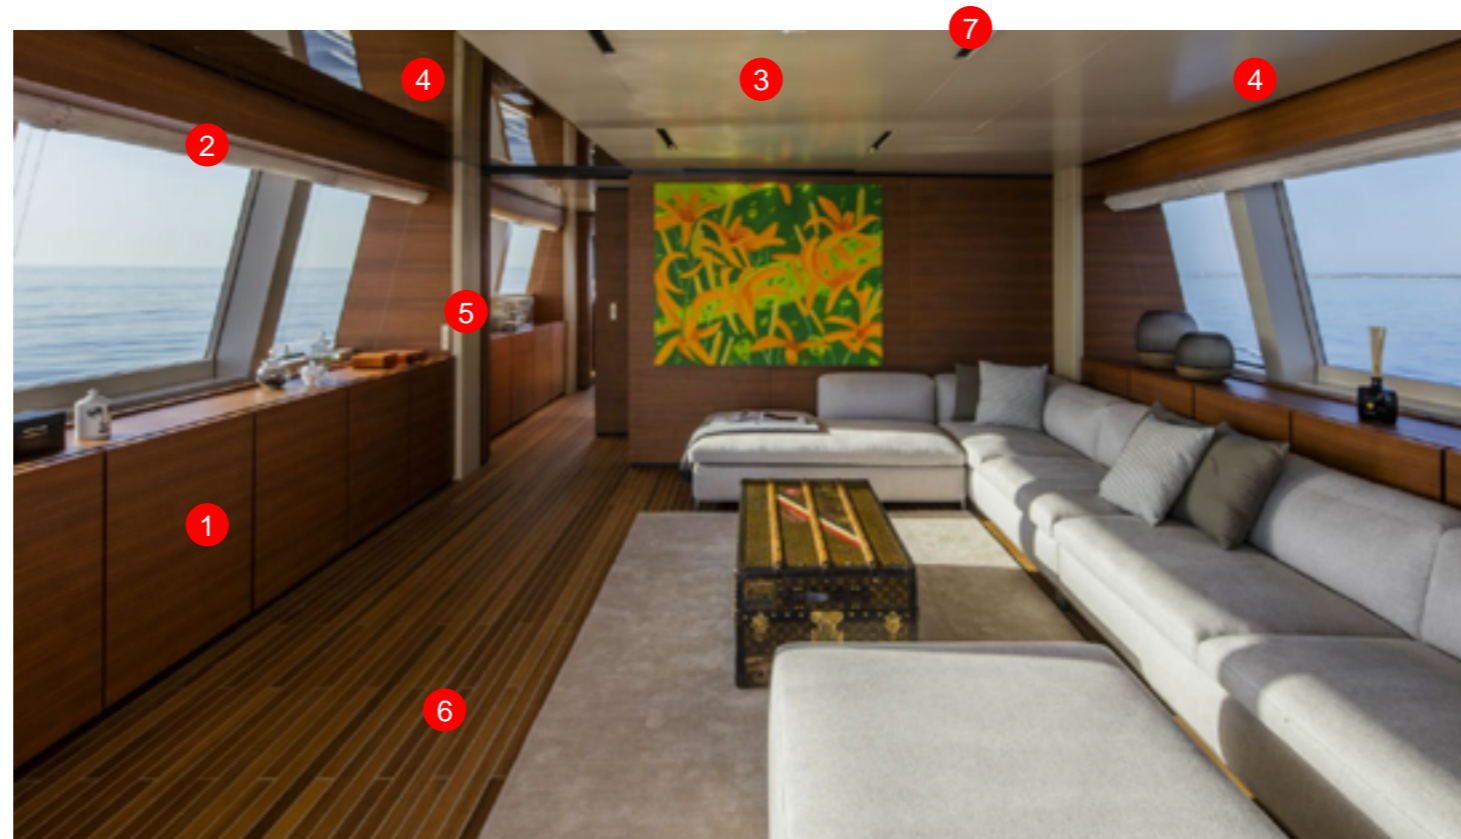

1. BOAT WOOD

in ALPI LIGNUM
XILO STRIPED XL SAND
18.06

2. CURTAIN_STD

(roman blind)
ZR SLOW
10665 982

3. CEILING_STD

LACQUERED WOOD
NCS-S 1002 Y50R

**4. MIRROR ON
CEILING_STD**

BRONZE MIRROR

5. LACQUERD COLUMNS
COLOR EARTH 667

6. FLOOR_OPT

BRUSHED BLONDE WALNUT
NOBSP344E

**7. CEILING BACK
FRAMES_STD**

In lacquered NCS S 8500 N
(black matt)