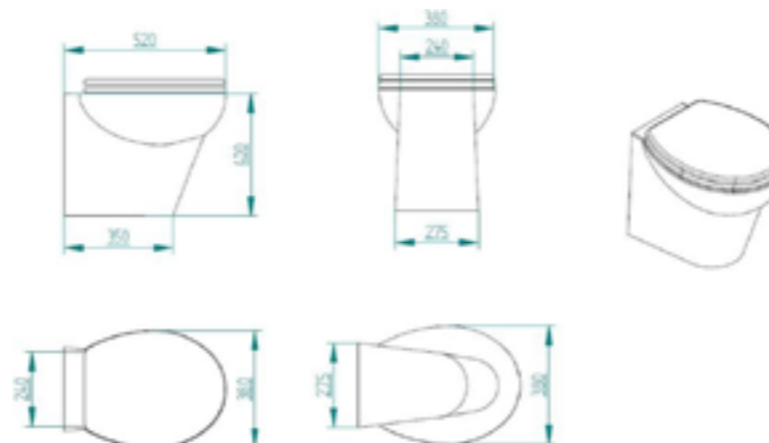

Metal white
 H34 DIAM 44 cm

INDICATIVE PICTURE

GALLEY
Mod. ICON by ERNESTOMEDA

MAIN DECKU

PPER DECK

LOWER DECK

TOTO WC DIFF FROM STD

PLANUS STILO C/UGELLO